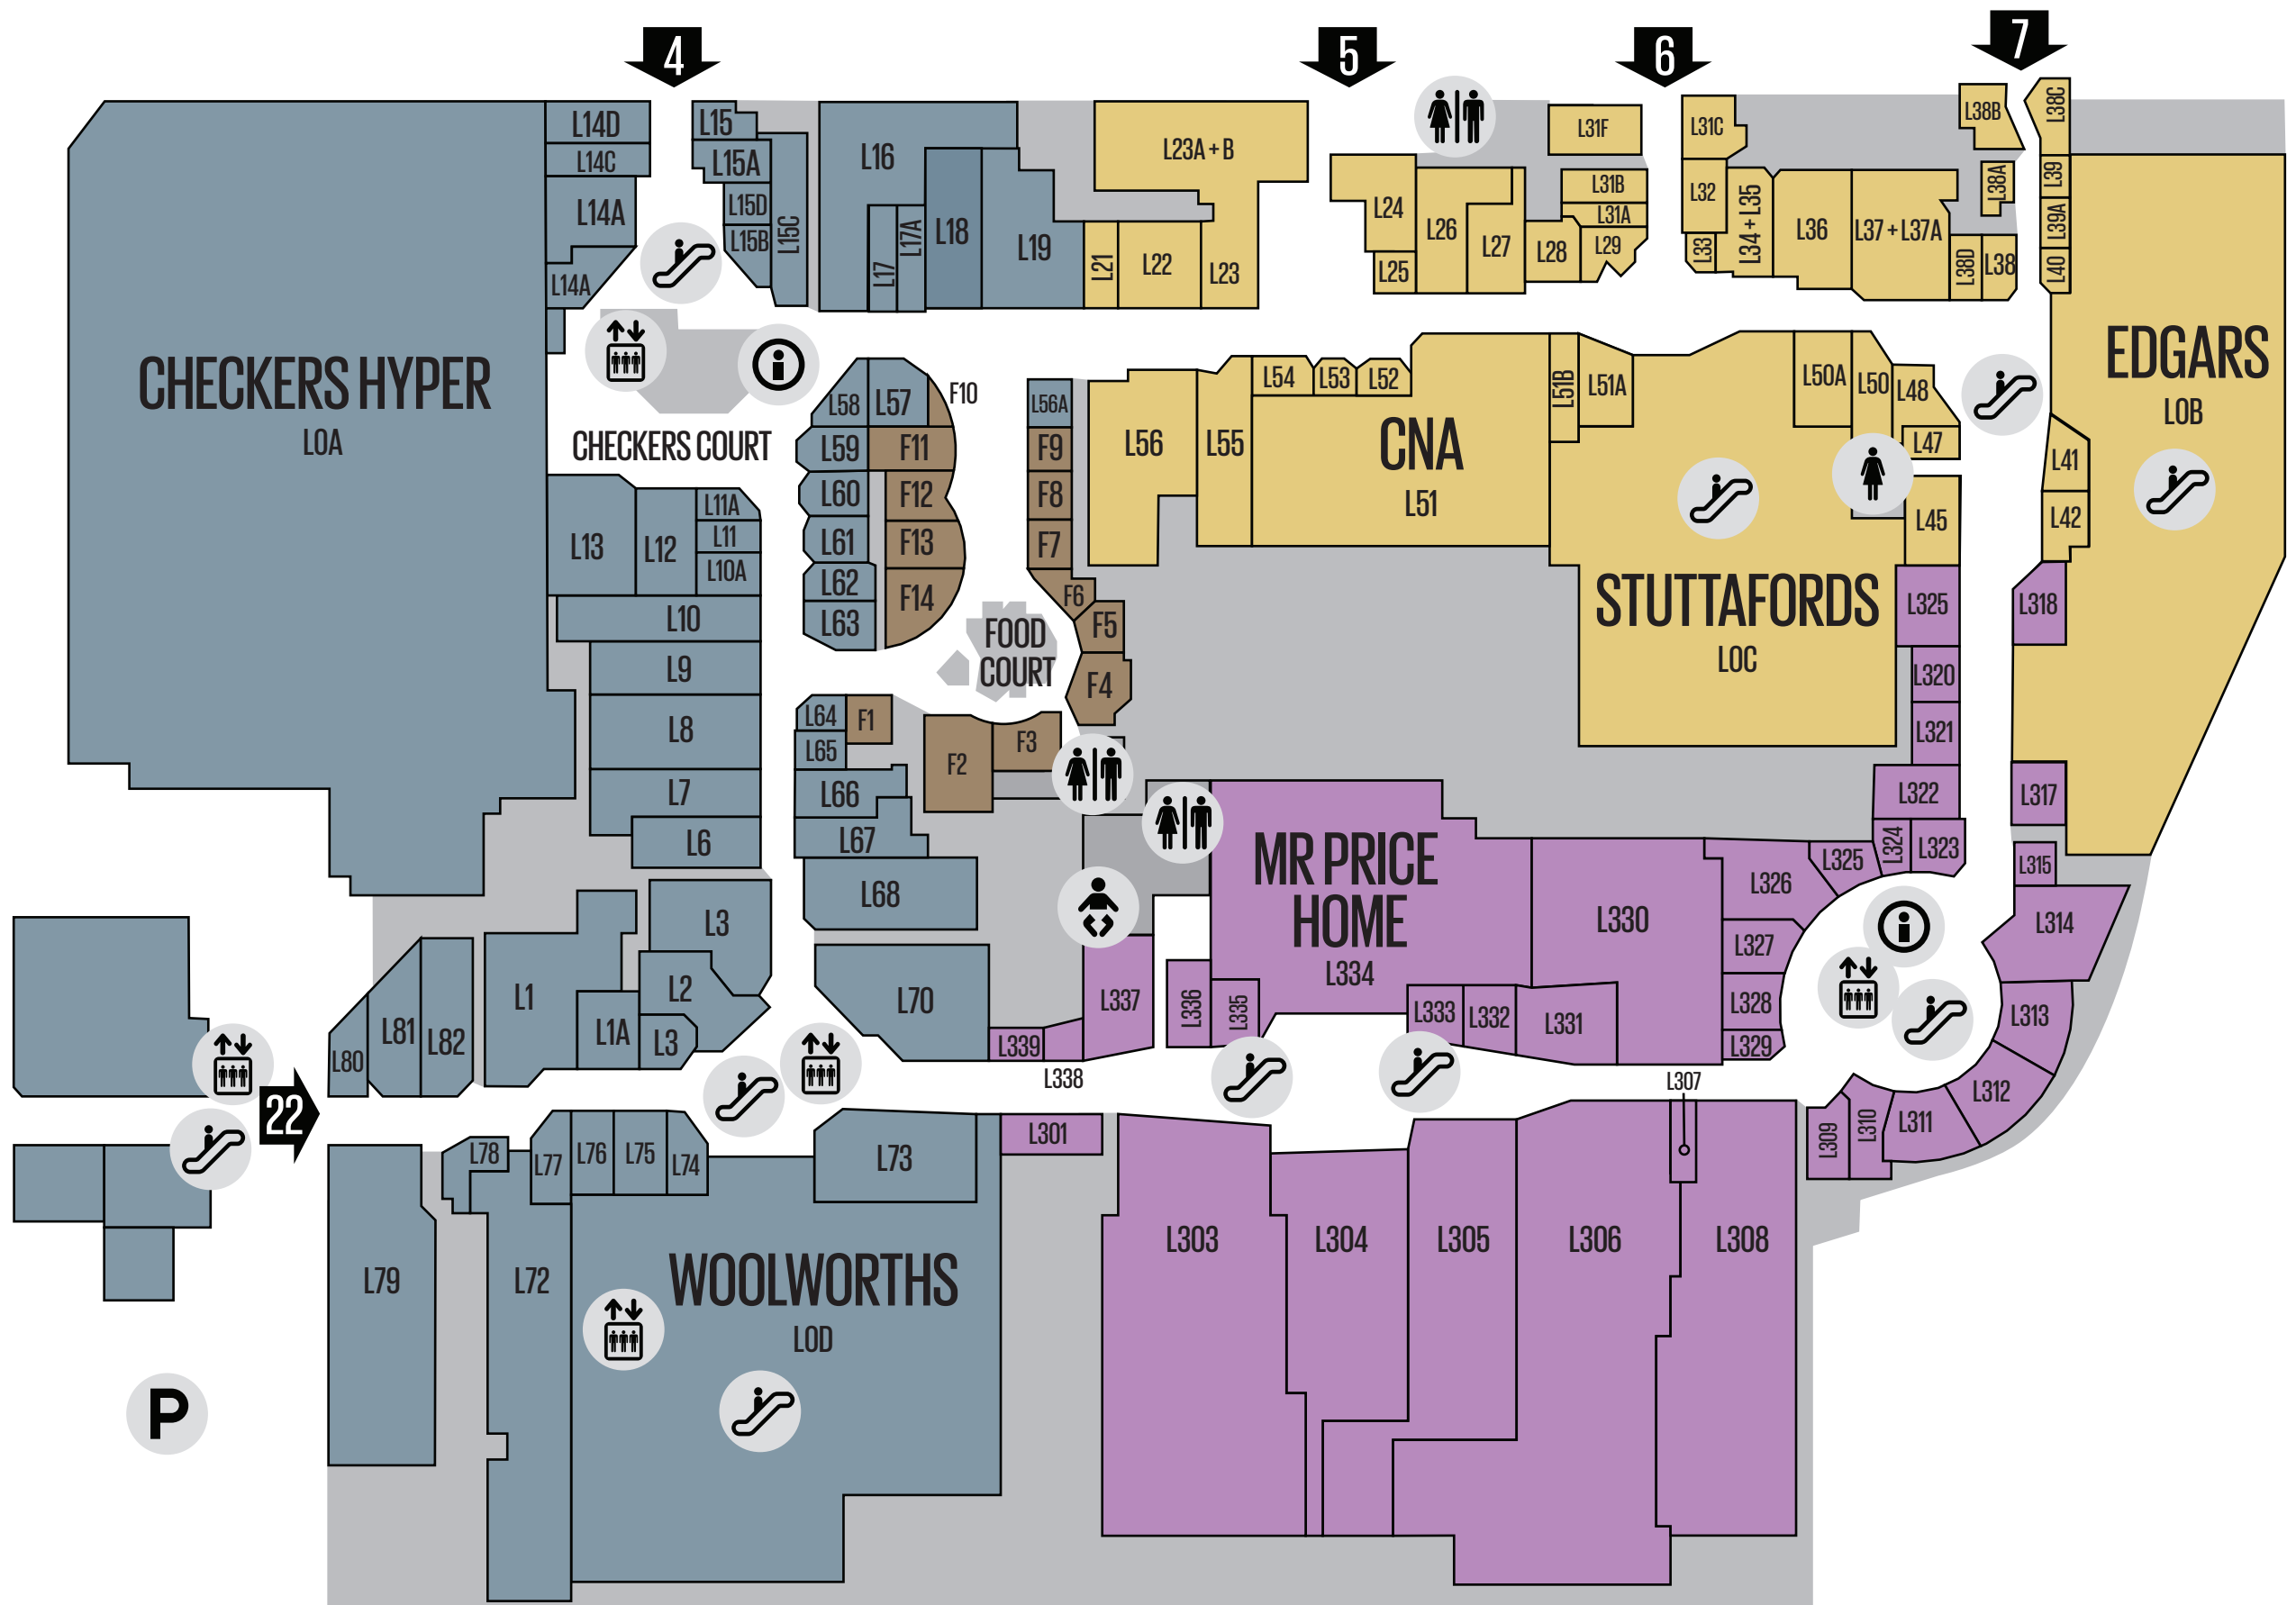

UPPER LEVEL

MEZZANINE LEVEL

CINEMA LEVEL

BANKING MALL

ROOF LEVEL

LOWER LEVEL

P

22

4

5

6

7

CHECKERS HYPER
LOA

CHECKERS COURT

FOOD COURT

CNA
L51

STUTTAFORDS
LOC

MR PRICE
HOME
L334

EDGARS
LOB

WOOLWORTHS
LOD