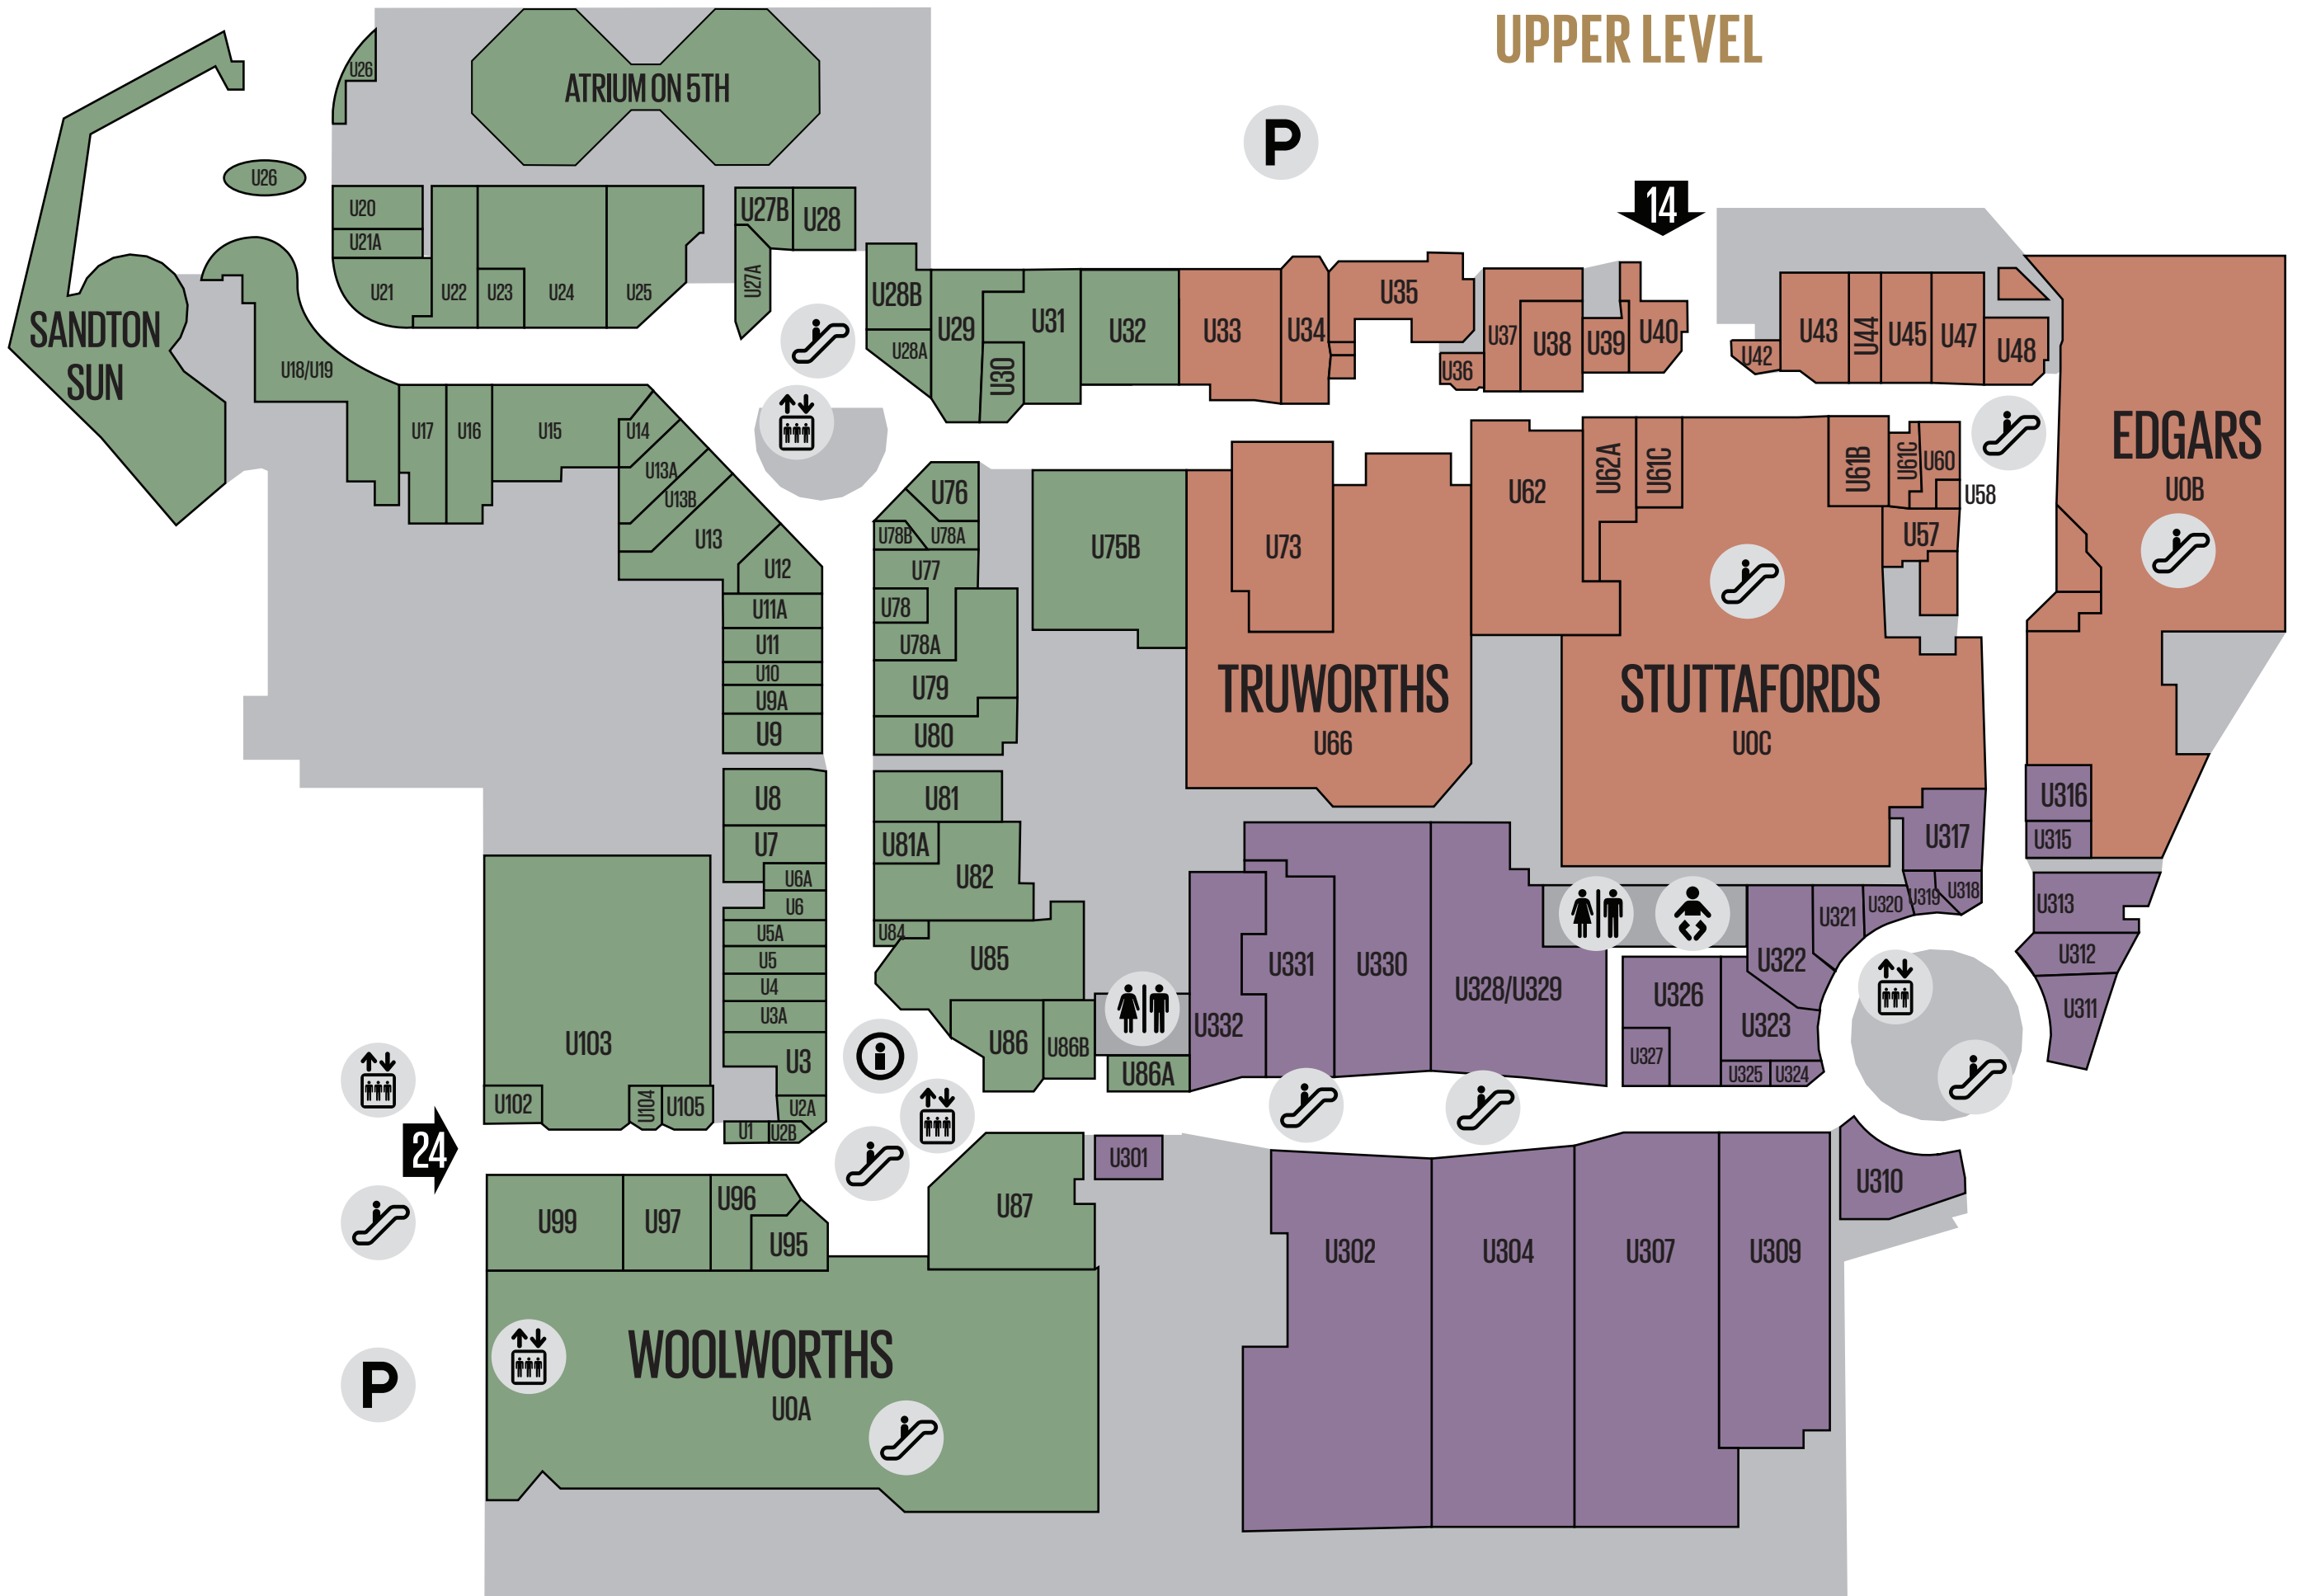

UPPER LEVEL

MEZZANINE LEVEL

CINEMA LEVEL

BANKING MALL

ROOF LEVEL

LOWER LEVEL

P

22

4

5

6

7

CHECKERS HYPER
LOA

CHECKERS COURT

FOOD COURT

CNA
L51

STUTTAFORDS
LOC

MR PRICE
HOME
L334

EDGARS
LOB

WOOLWORTHS
LOD